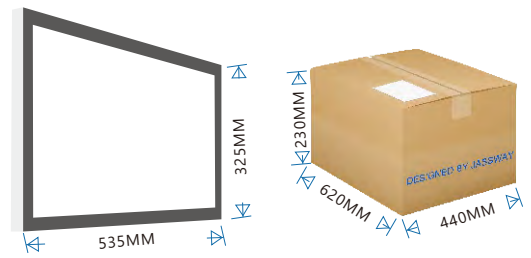

SYSTEM	
Processor	Intel Celeron J1800 Dual-Core, Up to 2.58Ghz Intel Celeron J1900 Quad-Core, Up to 2.42Ghz Intel Celeron J3455 Quad-Core, Up to 2.3Ghz Intel Core i3/i5 3rd, 4th, 5th, 6th, 7th, 8th High Performance CPU
Memory	4GB Standard, DDR3L or DDR4, up to 8GB/16GB/32GB
Storage	64GB standard, up to 512GB
OS	Windows 7, Windows8.1, Windows 10, POS Ready7, Linux
DISPLAY	
Type	21.5 inch TFT LED Backlight
Resolution	1920*1080
Aspect Ratio	16:9
Brightness	250 nits
Touchscreen	Projective Capacitive Touch Screen / Non Touch Display
INTERFACE	
Display	1*VGA or 1*VGA+1*HDMI
USB	3*USB2.0, 1*USB3.0
Serial	2*COM
LAN	1*RJ45
Audio	1*Mic-in, 1*Line-out
Power DC-IN	Input AC 100~240V/50~60hz, Output DC12V/7.5A
PHYSICAL&ENVIRONMENTAL	
Operating Temperature	Operating 0~60°
Storage Temperature	Storage-35°~75°
Cooling	Fanless or with CPU Fan
Dimensions(W×H×D)	535x325x70(MM)
Packing Dimensions(W×H×D)	620*440*230(MM) With Wooden Box
Net Weight	6.5KG
Packing Weight	11.5KG With Wooden Box
Certification	CE,FCC,RoHS
Color	Black
OPTIONS & PERIPHERALS	
WIFI	Mini PCIe for Wireless LAN(Optional)
Speaker	Built-in 3W speaker
Bluetooth	Bluetooth 4.0 protocol(option)
VESA	75x75

DIMENSIONS

FEATURE

Intel Celeron or Intel Core Series CPU

21.5 inch TFT LED Backlight, 16:9 with 1920*1080

Whole metal plate heat dissipation design

I/O Ports

IP65-rated front weatherproof structure

75*75 VESA Mount