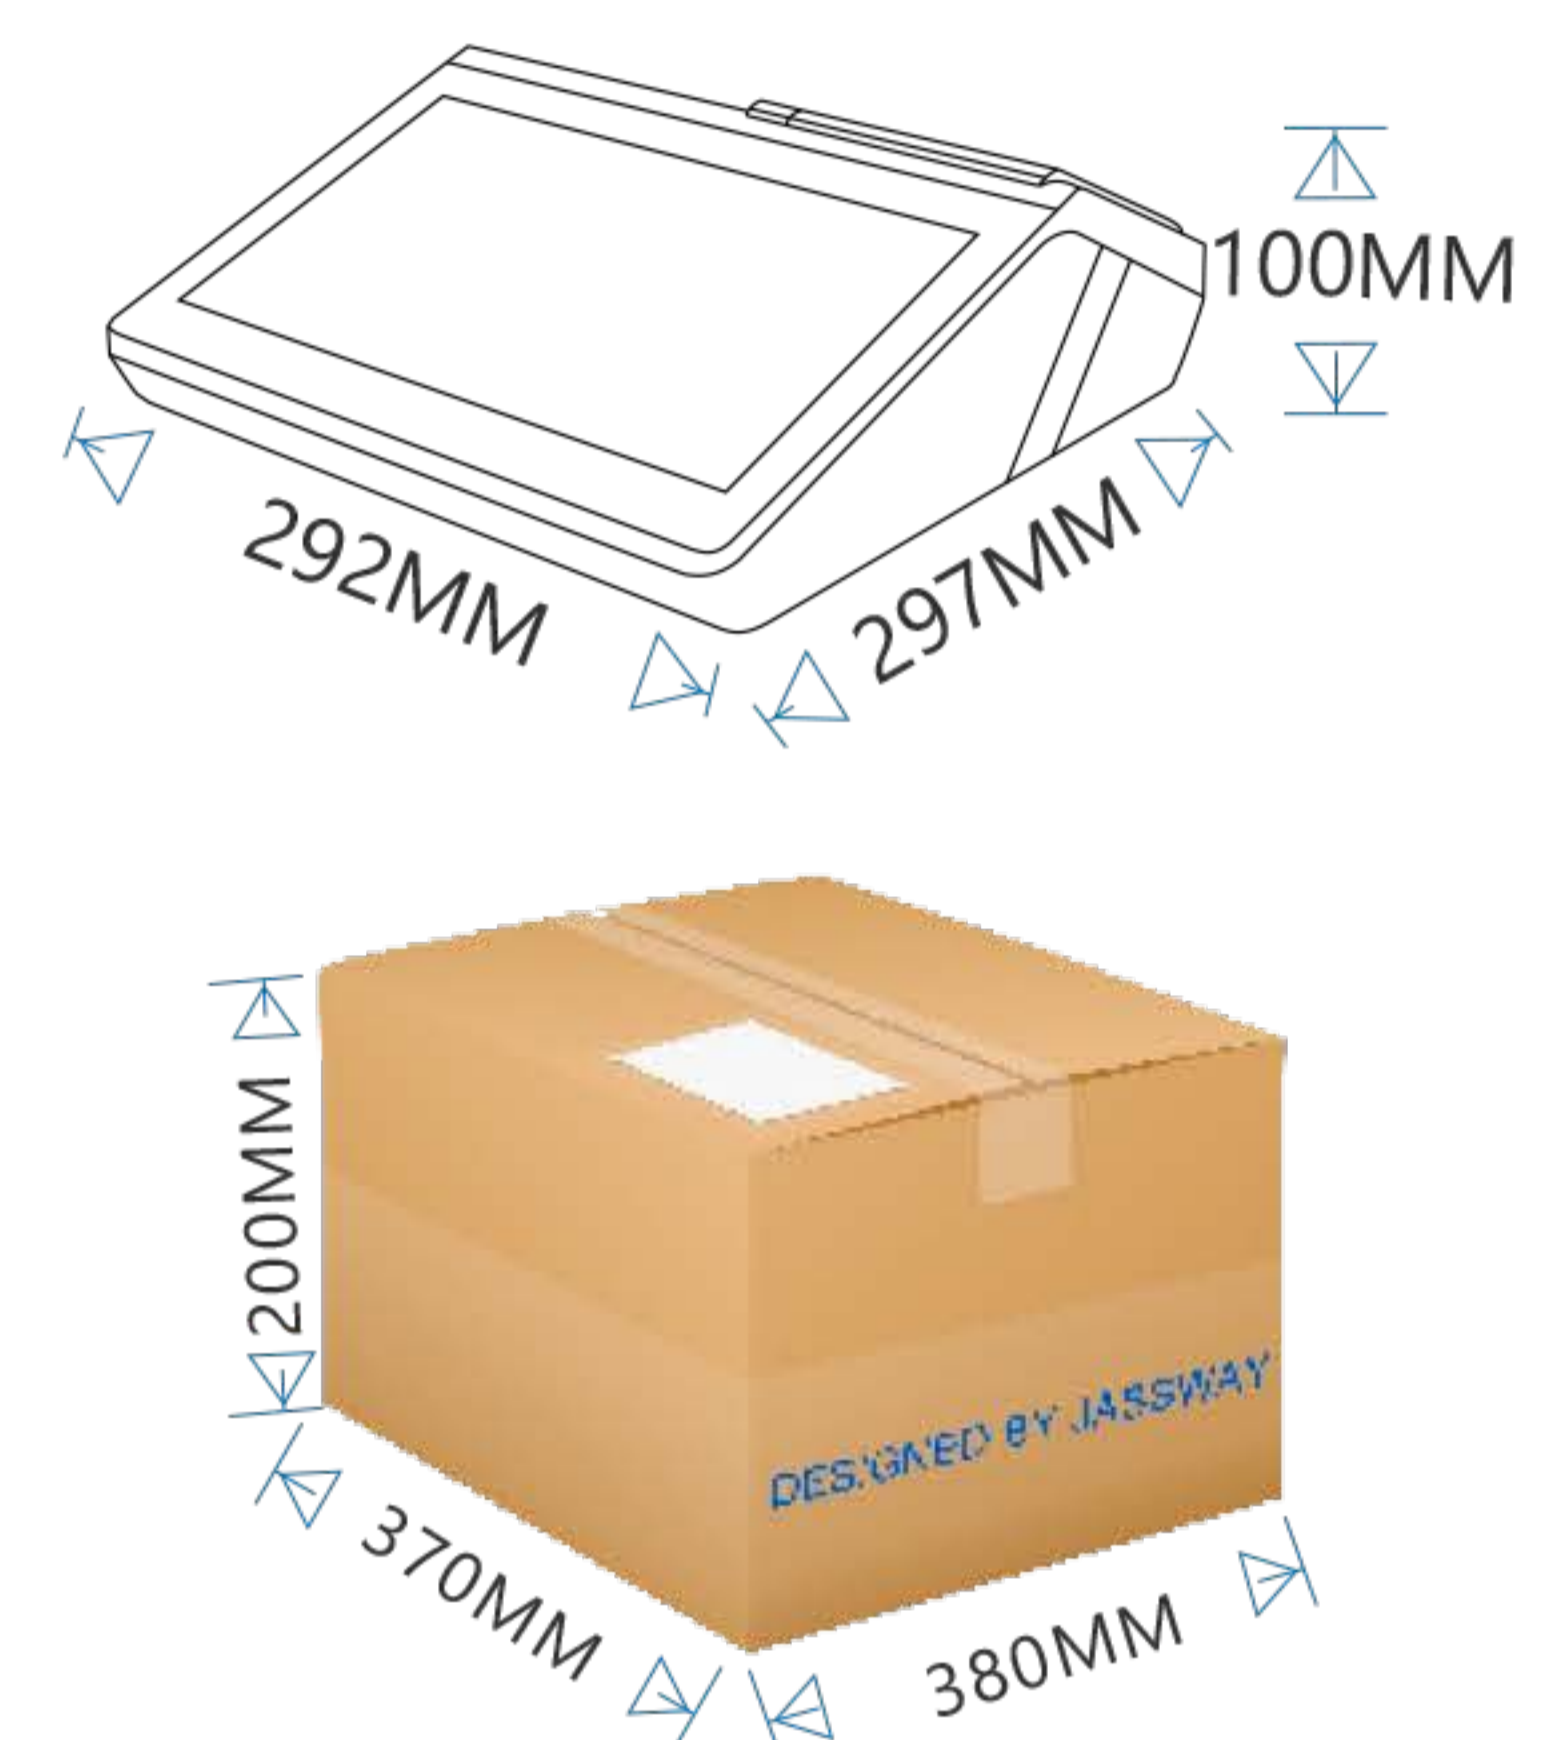

One device, two payment methods. It supports payment made with NFC member Card or mobile payment scanning

OLP116W

Practical design, one for all

SPECIFICATIONS

SYSTEM	
Processor	Intel Celeron J1900 Quad-Core, Up to 2.42Ghz Intel Celeron J4125 Quad-Core, Up to 2.70 GHz Intel Core i3/i5/i7 3rd, 5th, 6th, 7th, 8th GEN High Performance CPU
Memory	4GB Standard
Storage	64GB SSD
OS	Windows 7, Windows 10 pro, Linux
DISPLAY	
Type	11.6 inch HD Display
Resolution	Standard 1366*768, 1920*1080 Option
Aspect Ratio	16:9
Brightness	250 nits
Touchscreen	Projective Capacitive Touch Screen
PRINTER	
Printer Mechanism	Seiko Thermal Printer Mechanism with Auto Cutter
Interfaces	Standard USB Port, COM Port or Bluetooth Option
Printing Method	Direct Thermal
Printing Speed	200mm/s
Paper Width	79.5±0.5mm
Print Width	72mm
Paper Roll Diameter	60mm
INTERFACE	
USB	5*USB
LAN	1*RJ45
VGA	1*VGA
Cash Drawer	1*RJ11
Serial	1*COM(RS232)
Audio	1*Line Out, 1*Mic In
Power DC-IN	Input AC 100~240V/50~60hz, Output DC 12/7A
PHYSICAL&ENVIRONMENTAL	
Operating Temperature	Operating 0~50°
Storage Temperature	Storage-20°~60°
Dimensions	292x100x297(MM) (W×H×D)
Packing Dimensions	370x380x200(MM) (W×H×D)
Net Weight	2.35KG
Packing Weight	5.20KG
Color	Black/Blue
OPTIONS & PERIPHERALS	
2nd Display	4.3 inch LCD Display Option (Resolution: 800*480)
Customer Display	VFD Customer Display Option, 20 Characters*2 Line
Scanner	Embedded Scanner Option, Support 1D, 2D
Card Reader	NFC Option
Wifi	IEEE 802.11 a/b/g/n/ac Option
Bluetooth	Bluetooth 4.0 protocol Option
Speaker	0.8W Speaker Option
4G module	Support 4G TD-LTE, FDD-LTE (factory option)

DIMENSION

FEATURES

Intel Celeron & Core Series CPU

30 degree main display conforms to human mechanics, and being more friendly to cashier

High-end surface treatment keep fuselage clean at all time

Cooling holes at two sides improve heat dissipation efficiency